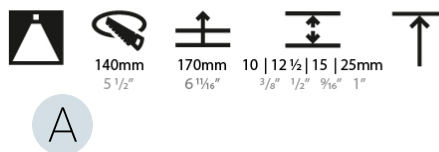

GENERAL

Series: Bioniq
 Subseries: Bioniq Round Deep
 Brand: Prolicht
 Division: Architectural
 Mounting Type: Trimless
 Mounting Location: Ceiling
 Subcategory: Downlight

PHYSICAL

Shape: Round
 Diameter (mm): 136
 Diameter (in): 5 3/8
 Height (mm): 151
 Height (in): 5 15/16
 Ceiling Thickness (mm): 10 / 12.5 / 15 / 25
 Ceiling Thickness (in): 3/8 or 1/2 or 9/16 or 1
 Min. Recessing Depth (mm): 170
 Min. Recessing Depth (in): 6 11/16
 Light Distribution: Downlight
 Weight (kg): 1.078
 Weight (lbs): 2.37
 Fixture Finish: SSR / BKV / CWI / CRY / HAB / UFT / ITA / RUA / FTG / MYG / LOD / PUS / FRO / FUP / KIA / POP / BLS / SPG / MEY / GOH / GUM / CHC / COM / ABZ / JAG / OBR / MOS / ROR
 Fixture Material: Aluminum Die Cast
 Cut-out Measurements: Ø 140mm / 5 1/2"
 Upon Request: Unique Ceiling Thickness

OPTICAL

Reflector°: 18 / 34
 Optic°: Lens Pack - No Lens / Linear Spread Lens / Honeycomb / Spread Lens
 Adjustability: Fixed
 Upon Request: Special Beam Angles

RATINGS AND CERTIFICATIONS

382, F 416-247-9319, www.zaneen.com
 Certified and tested for North American standards at the end of the existing Model #. For assistance on 'custom' specifications, contact zteam@zaneen.com.
 In a constant effort to supply the best product, we reserve the right to change specifications or materials without notice. The most recent specification sheets are found at zaneen.com
 IP rating: IP20