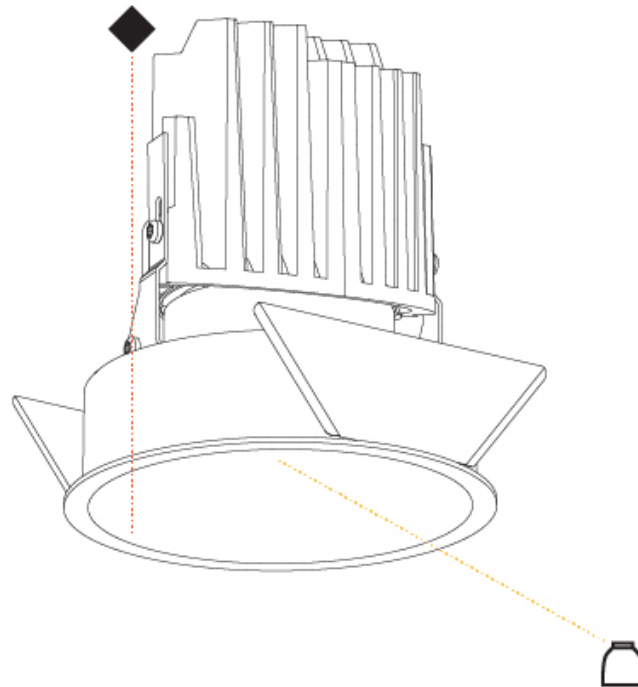

BIONIQ ROUND DEEP RECESSED

A35281-

PROJECT _____

TYPE _____

SPECIFIER _____

QUANTITY _____

DATE _____

A